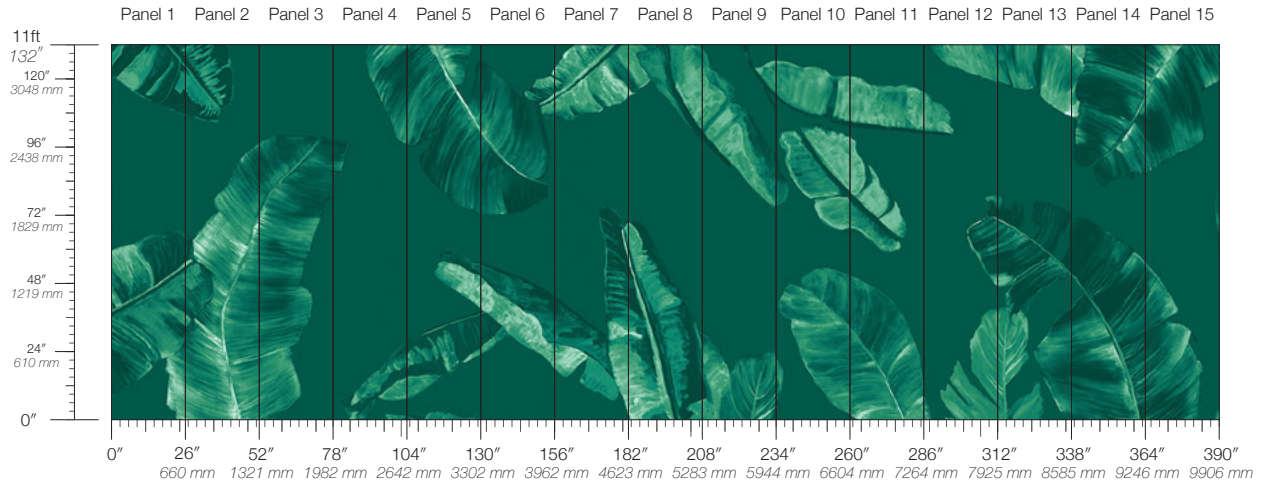

Paradiso Viridian

Suitable for residential and some commercial projects

COLOR
Viridian

ITEM
3848

CONTENT
Clay-Coated Paper

PANEL WIDTH
26" / 661 mm trimmed

PANEL HEIGHT
132" / 3353 mm standard

REPEAT
Non-repeating

STOCK
Made to order

LEAD TIME
4 weeks to print

MINIMUM
1 panel

PRICE
Available upon request

ORIGIN
USA

DETAILS
Custom options available

MAINTENANCE
Water-based cleanser

ENVIRONMENTAL
FSC Certified Content

SPECS
100% Cellulose face
Non-woven backing
7.1 oz per linear yard
117 g per linear meter
Smooth surface texture

TESTING
(US) ASTM E84 Adhered Class A

CONTACT
sales@calicowallpaper.com
+1 718 243 1705
57 Lispenard Street
New York, NY 10013 USA

DISCLAIMER
Refer to our website to see the full mural artwork. Reference the physical sample for color and texture. Panel maps represent mural artwork only.