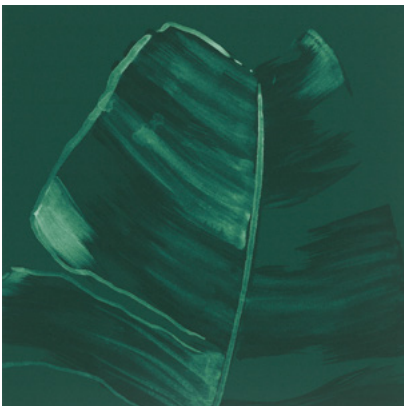

Calico

PARADISO

Tear Sheet

Paradiso encapsulates the feeling of being completely enveloped by the rainforest.

ABACA

DROPLET

FLOURISH

MERIDIAN

MUSA

STEM

TROPIC

VIRIDIAN

Paradiso Viridian

Suitable for residential and some commercial projects

COLOR
Viridian

ITEM
3848

CONTENT
Clay-Coated Paper

PANEL WIDTH
26" / 661 mm trimmed

PANEL HEIGHT
132" / 3353 mm standard

REPEAT
Non-repeating

STOCK
Made to order

LEAD TIME
4 weeks to print

MINIMUM
1 panel

PRICE
Available upon request